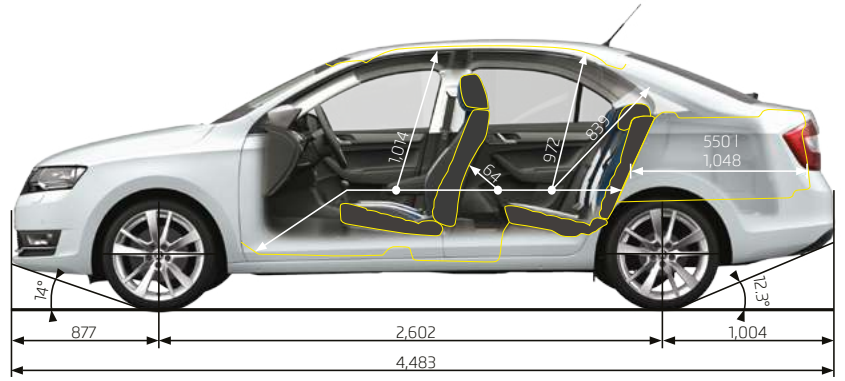

Dimensions (Rapid)