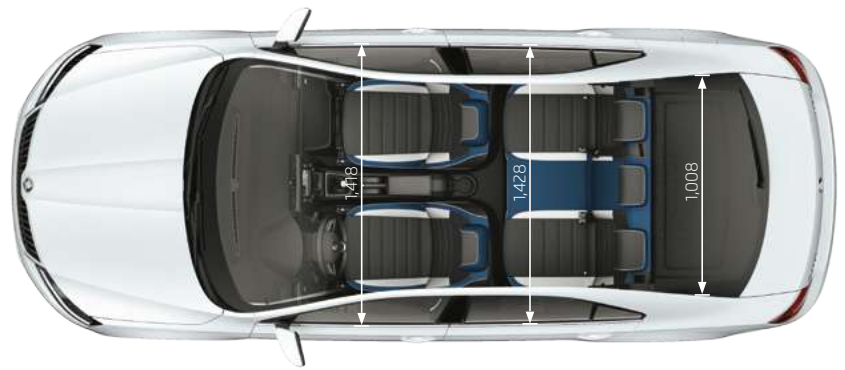

Dimensions (Rapid)