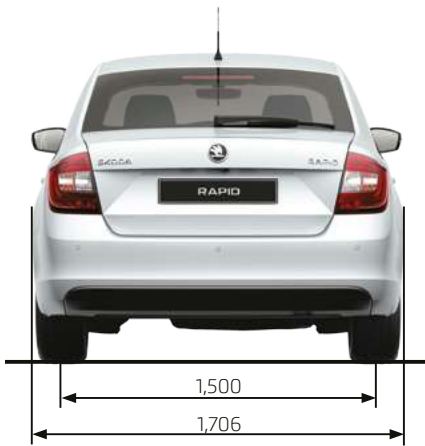

Dimensions (Rapid)